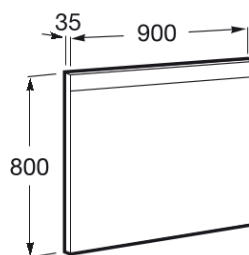

**PRISMA****BASIC - Mirror with upper LED lighting**

PRICE (VAT INCLUDED)

**£566.23**

TECHNICAL DRAWINGS

**FEATURES**

Frame material: Aluminium

Ingress Protection Rating of the light: IP 44

Installation type: Wall-hung

Light type: LED

Light(s): Integrated in the mirror

Mirror orientation: Horizontal

Power per light (W): 12

Shape: Rectangular

Sustainable product

BOUGHT TOGETHER FREQUENTLY

Demister device