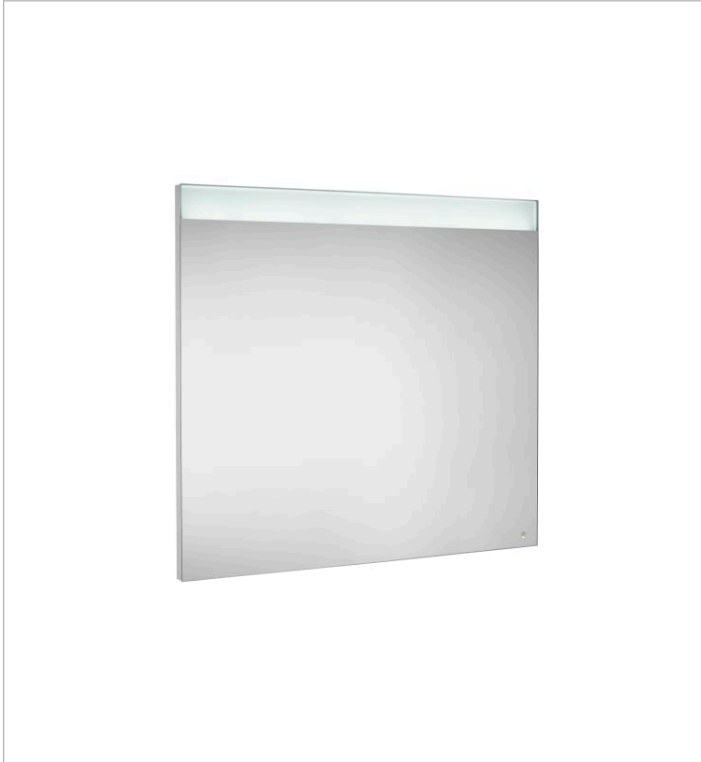

**PRISMA****BASIC - Mirror with upper LED lighting**

PRICE (VAT INCLUDED)

**£566.23**

TECHNICAL DRAWINGS

**FEATURES**

Frame material: Aluminium

Ingress Protection Rating of the light: IP 44

Installation type: Wall-hung

Light type: LED

Light(s): Integrated in the mirror

Mirror orientation: Horizontal

Power per light (W): 12

Shape: Rectangular

Sustainable product

BOUGHT TOGETHER FREQUENTLY

Demister device

## Prisma

An innovative and versatile collection. Due to the basin design, its straight lines and its variety of dimensions, it depicts an ideal solution for different bathroom spaces.